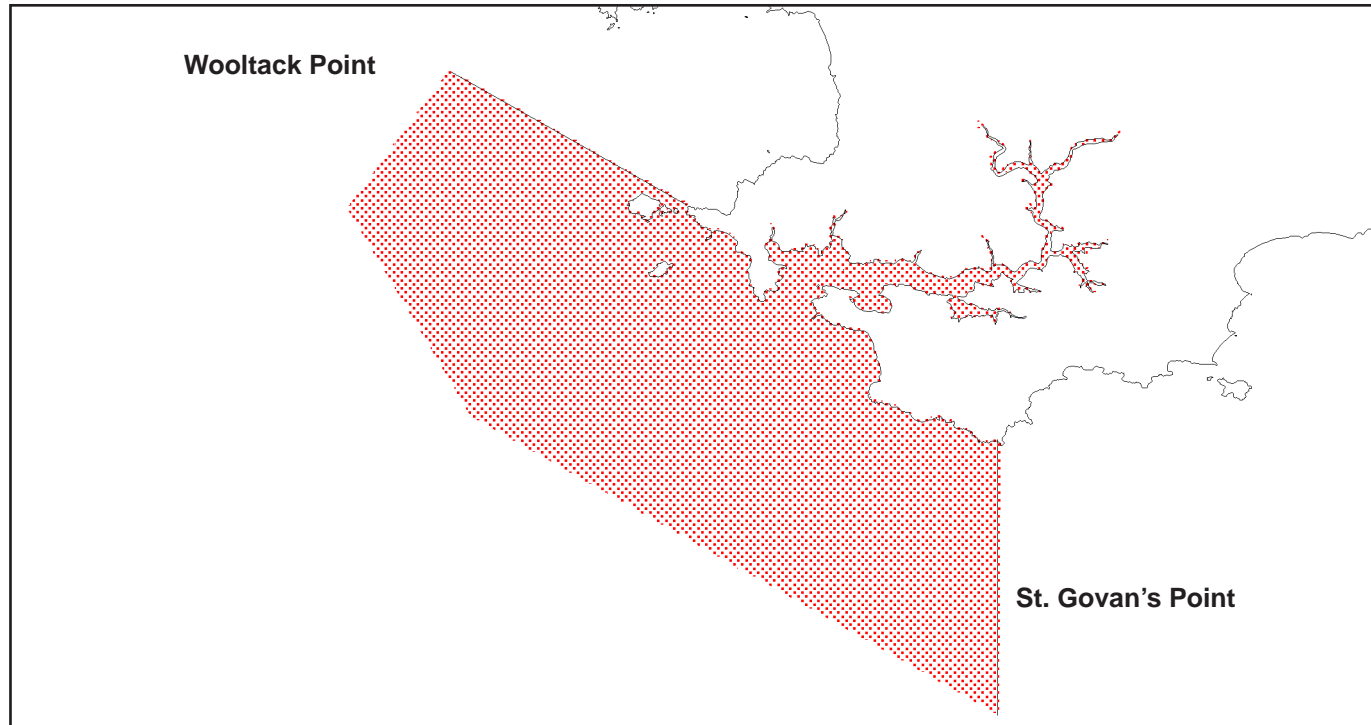

CD AREA 4 SCHEDULE

The designated area is highlighted in red

Designated Area Description

A line drawn due north west from the northernmost tip of Wooltack Point at SM 754 095 and a line drawn due south from St. Govan's Head at SR 974 926