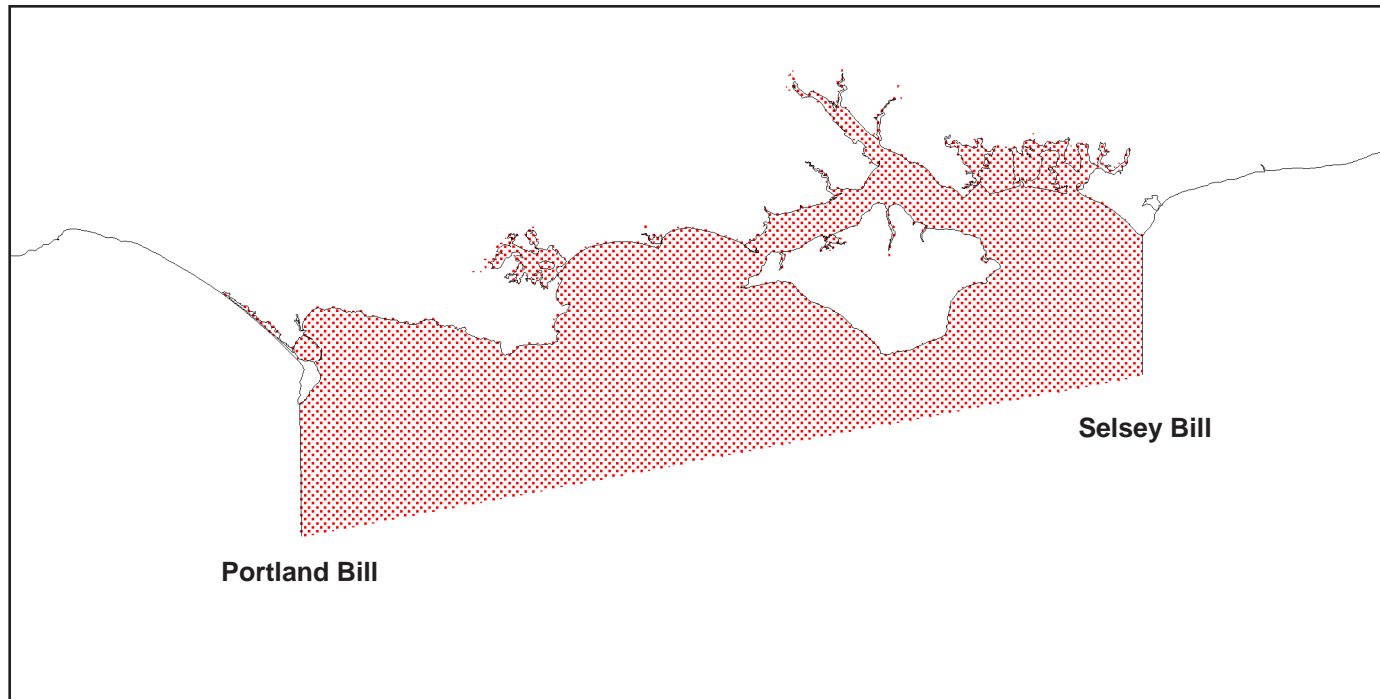

CD AREA 2 SCHEDULE

The designated area is highlighted in red

Designated Area Description

A line drawn due south from Portland Bill at SY 67746836 and a line drawn due south from the southernmost tip of Selsey Bill at SZ 85709212