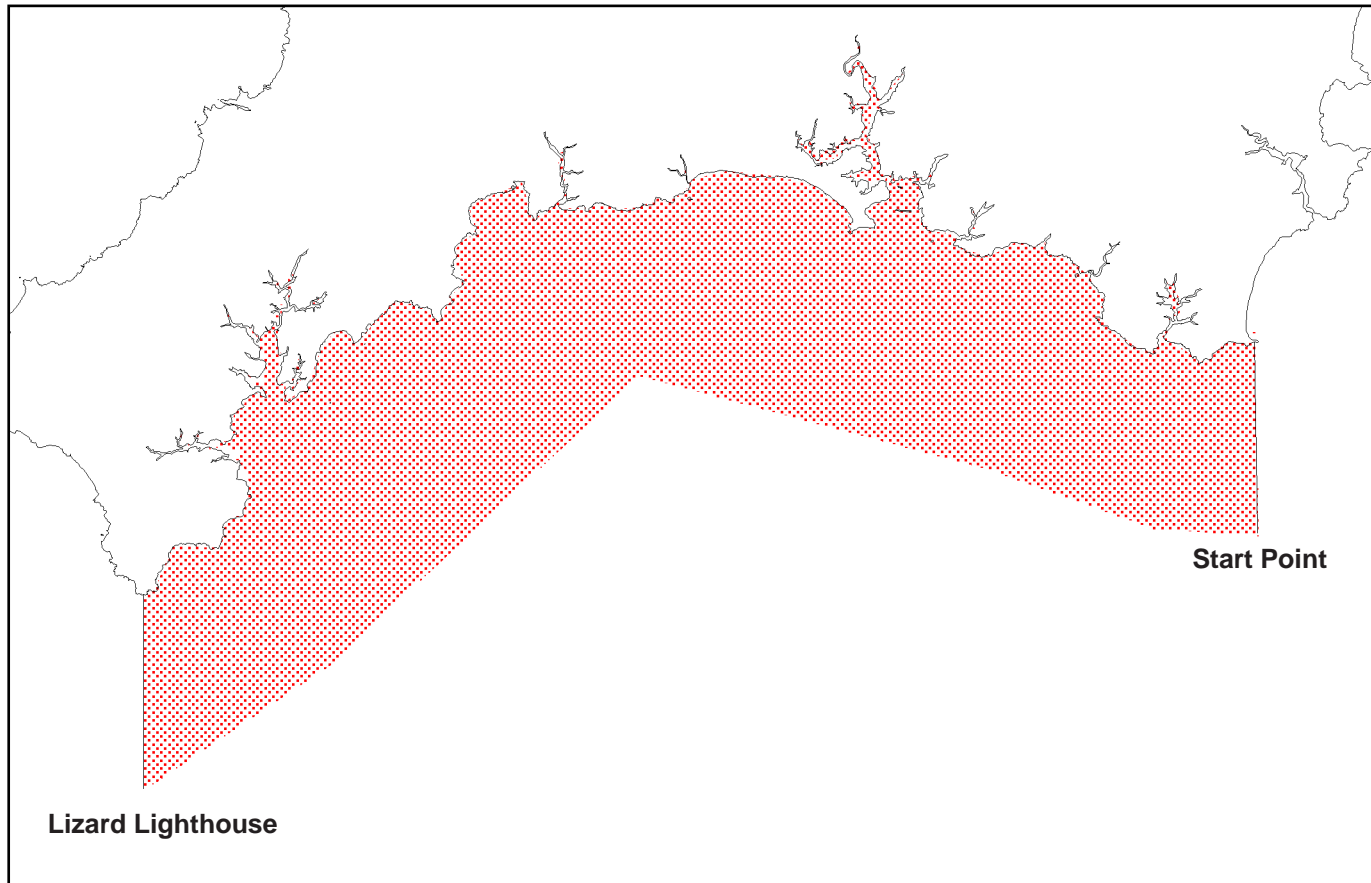

# CD AREA 1 SCHEDULE

The designated area is highlighted in red

## Designated Area Description

A line drawn due south from the southernmost tip of Start Point at SX 82943712 and a line drawn due south from the Lizard Lighthouse at SW 70401156

## Designated Area Description

A line drawn due south from Portland Bill at SY 67746836 and a line drawn due south from the southernmost tip of Selsey Bill at SZ 85709212

## Designated Area Description

A line drawn due north west from the northernmost tip of Wooltack Point at SM 754 095 and a line drawn due south from St. Govan's Head at SR 974 926