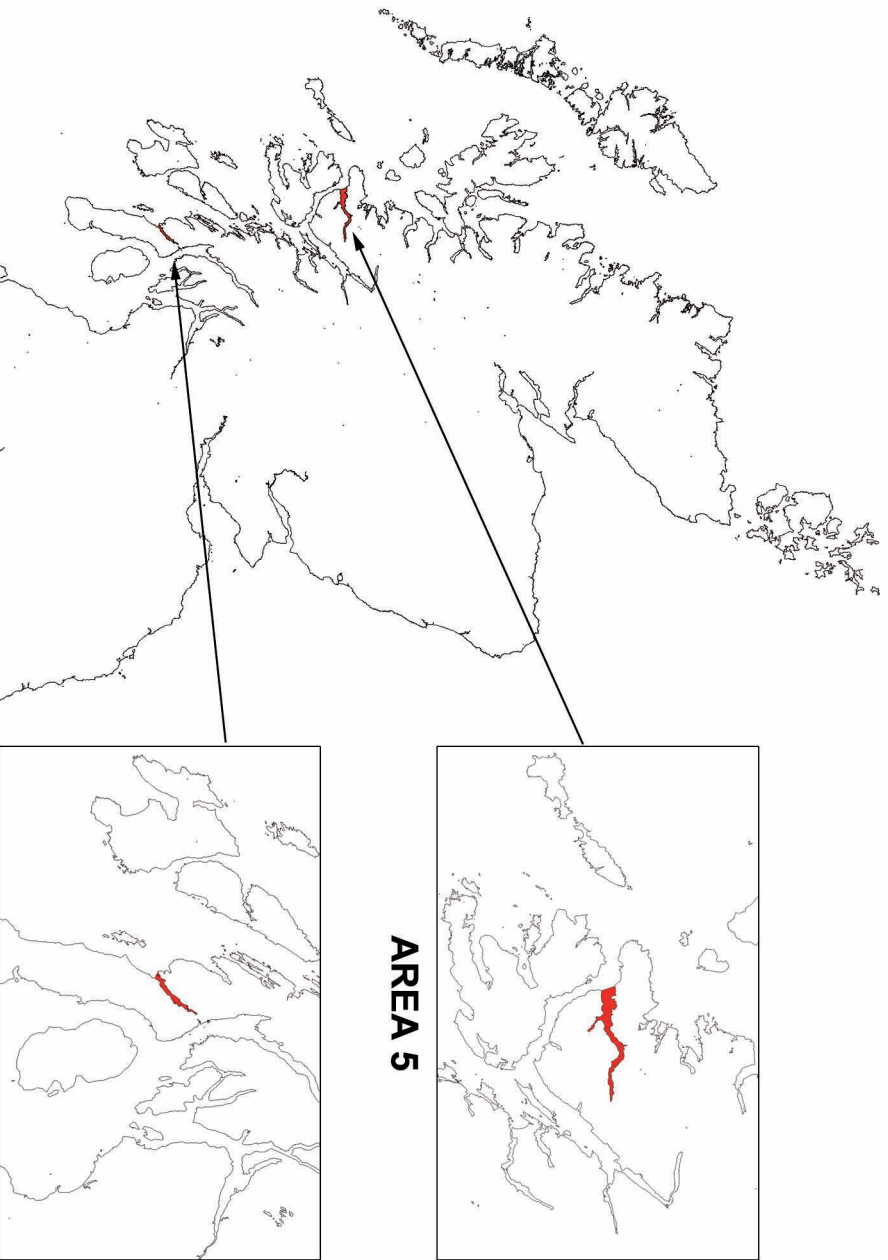

# CD AREA 1 SCHEDULE

The designated area is highlighted in red

## Designated Area Description

A line drawn due south from the southernmost tip of Start Point at SX 82943712 and a line drawn due south from the Lizard Lighthouse at SW 70401156

## Designated Area Description

A line drawn due south from Portland Bill at SY 67746836 and a line drawn due south from the southernmost tip of Selsey Bill at SZ 85709212

## Designated Area Description

A line drawn due north west from the northernmost tip of Wooltack Point at SM 754 095 and a line drawn due south from St. Govan's Head at SR 974 926