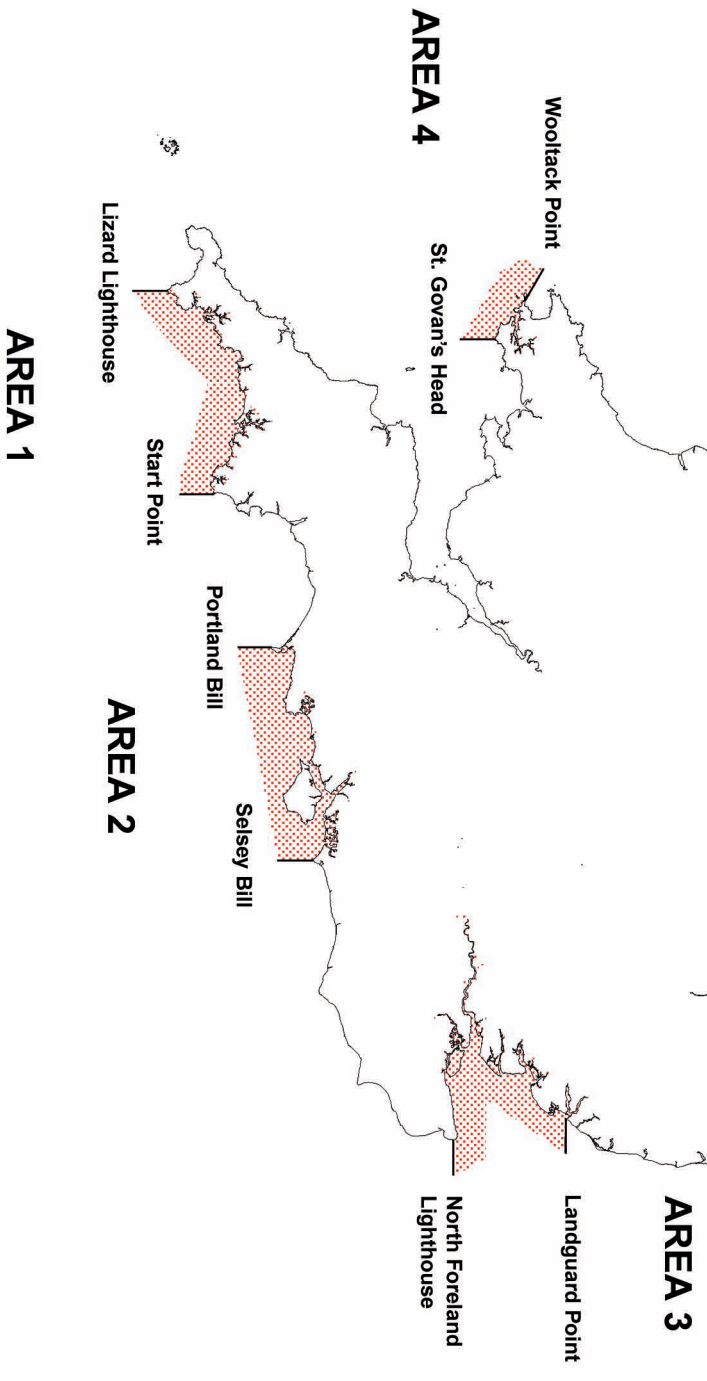

# CD AREA 1 SCHEDULE

The designated area is highlighted in red

## Designated Area Description

A line drawn due south from the southernmost tip of Start Point at SX 82943712 and a line drawn due south from the Lizard Lighthouse at SW 70401156

## Designated Area Description

A line drawn due south from Portland Bill at SY 67746836 and a line drawn due south from the southernmost tip of Selsey Bill at SZ 85709212

## Designated Area Description

A line drawn due north west from the northernmost tip of Wooltack Point at SM 754 095 and a line drawn due south from St. Govan's Head at SR 974 926