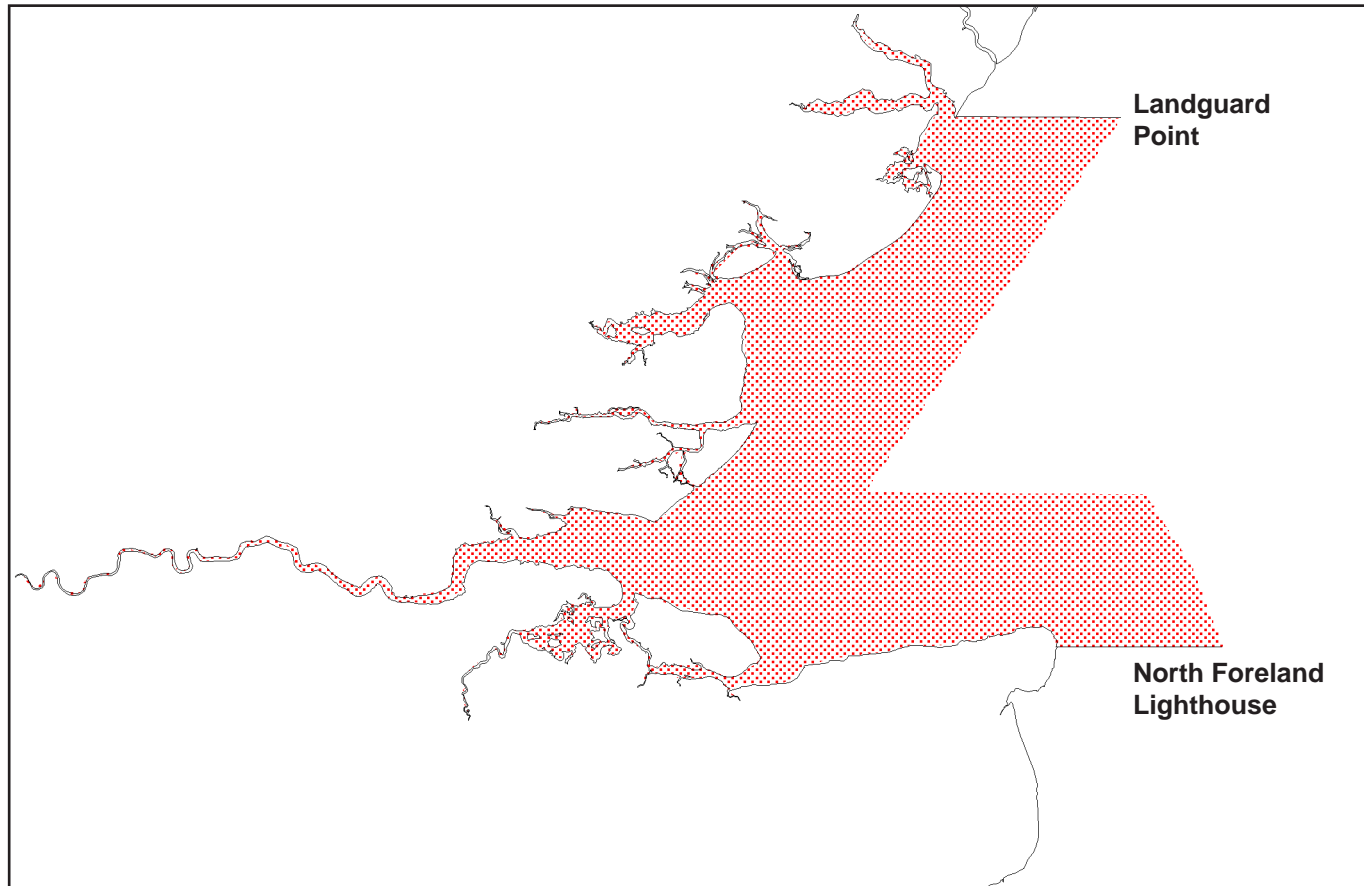

CD AREA 3 SCHEDULE

The designated area is highlighted in red

Designated Area Description

A line drawn due east from the landward end of the jetty at Landguard Point, Felixstowe at TM 28303117 and a line drawn due east from the North Foreland Lighthouse at TR 398 692